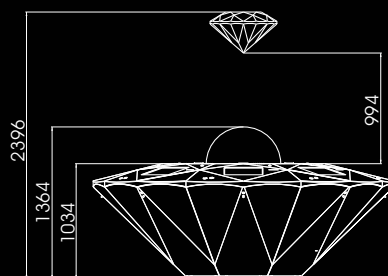

All dimensions are in millimetres.

zoom

Zuum d.o.o. • Hrastlje 52k • 4000 Kranj • Slovenia • Europe • Tel.: +386 4 231 97 48 • Fax: +386 4 231 97 46
info@zoom.eu • www.zoom.eu