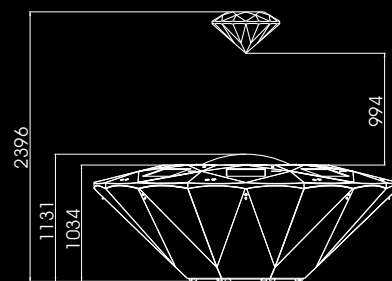

All dimensions are in millimetres.

zuum

Zuum d.o.o. • Hrastje 52k • 4000 Kranj • Slovenia • Europe • Tel.: +386 4 231 97 48 • Fax: +386 4 231 97 46
info@zuum.eu • www.zuum.eu