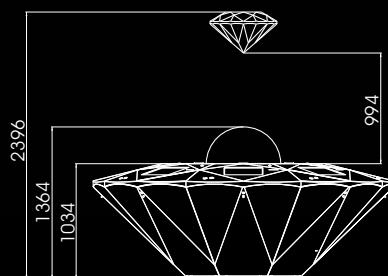

All dimensions are in millimetres.

ZUUM

Zuum d.o.o. • Hrastje 52k • 4000 Kranj • Slovenia • Europe • Tel.: +386 4 231 97 48 • Fax: +386 4 231 97 46
info@zuum.eu • www.zuum.eu