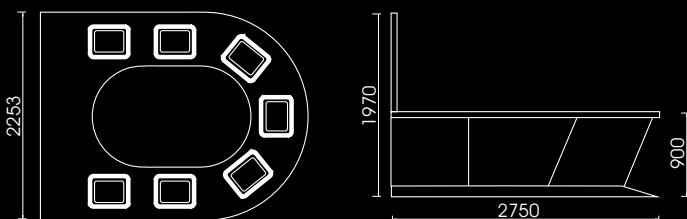

Patent pending

Voltage: 220V, 50Hz (110V/60Hz option) • Maximum power consumption: 1000 W • Weight: 570 kg • Structure: 2 pcs • Single gaming computer system Axiomtek • connection to different casino management systems (SAS 6.02) • GSM modem for remote call-back access • mechanical counters (optional) • easy transport, installation and technical manipulation • UPS system • radio frequency ID cards support multi level access • bill acceptors (JCM, MEI...) • ticket printer (FUTURE LOGIC, ITHACA..) • support for different coin acceptors and hoppers (NRI, ALBERICI, AZKOYEN, SUZO...) • 4 housing color options • detailed odds and on screen quote information • realistic live race • simplified betting station console • intuitive menu operations • double up winnings to the max • whip yours favorite to the win